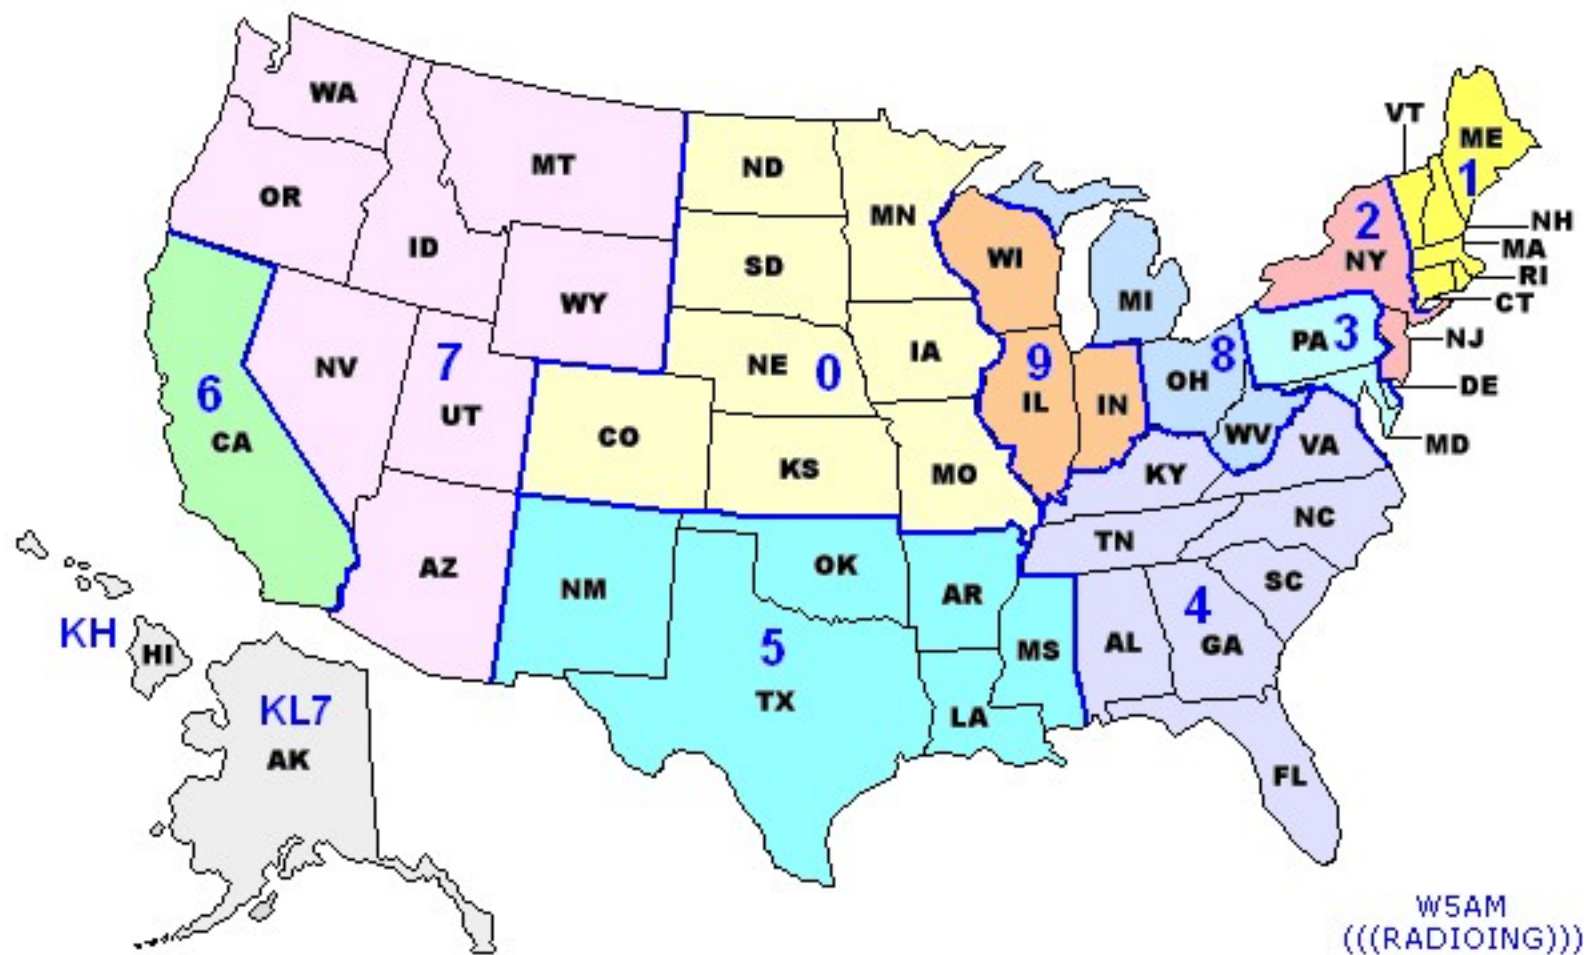

Amateur Radio Callsign Numerical Prefixes

eHamRadio -- U.S.A. Callsign Geographical Regions			
Callsign Numeral	Region	Callsign Numeral	Region
1	Maine (ME) New Hampshire (NH) Vermont (VT) Massachusetts (MA) Rhode Island (RI) Connecticut (CT)	6	California (CA)
2	New York (NY) New Jersey (NJ)	7	Washington (WA) Oregon (OR) Idaho (ID) Montana (MT) Wyoming (WY) Nevada (NV) Utah (UT) Arizona (AZ)
3	Pennsylvania (PA) Delaware (DE) Maryland (MD)	8	Michigan (MI) Ohio (OH) West Virginia (WV)
4	Kentucky (KY) Virginia (VA) Tennessee (TN) North Carolina (NC) South Carolina (SC) Alabama (AL) Georgia (GA) Florida (FL)	9	Wisconsin (WI) Illinois (IL) Indiana (IN)
5	Texas (TX) New Mexico (NM) Oklahoma (OK) Arkansas (AR)	0	North Dakota (ND) South Dakota (SD) Minnesota (MN) Nebraska (NE) Iowa (IA)

	Louisiana (LA) Mississippi (MS)		Colorado (CO) Kansas (KS) Missouri (MO)
--	------------------------------------	--	---

* Additional U.S. Prefixes: KL7 - Alaska (AK), KH6 - Hawaii (HI)

FCC Regional Callsign Groups

A unique call sign is assigned to each amateur station during the processing of its license application. The station is reassigned this same call sign upon renewal or modification unless application for a change is made. Each call sign has a one letter prefix (K, N, W), or a two letter prefix (AA-AL, KA-KZ, NA-NZ, WA-WZ), and a one, two, or three letter suffix separated by a numeral (0-9) indicating the geographic region. When the call signs in any regional-group list are exhausted, the selection is made from the next lower group. The groups are: